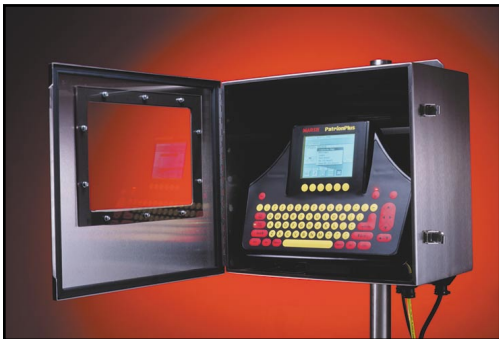

Specifications

System Components

- **Controller**
  RS-232 Interface Compatible
- **Printhead**
  High Resolution or Valve Jet (see below)
- **Ink System (HR)**
  Capillary Feed 13oz./382 ml Reservoir
- **Ink System (VJ)**
  Marsh ADS System
- **PhotoCell**
  External Diffuse and Retroreflective Beam
- **Input Device**
  QWERTY-style Keypad integral to the Controller
- **Cabinetry**
  NEMA 12/IP 51 Stainless Steel option

System Operation

- **Electrical Requirements**
  Operable on 50 Hz or 60Hz 100 VAC through 240 VAC

Printhead Operation: (HR)-High Resolution

- **Print Speed**
  20 to 200 fpm (6 to 61 mpm)
- **Character Height**
  .25" (6 mm) to 2" (50 mm)
- **Fonts**
  Roman Fixed Width, logos, barcodes, and Special characters.

Printhead Operation: (VJ)-Valve Jet

- **Print Speed**
  20 to 200 fpm (6 to 61 mpm)
- **Character Height**
  3/8" (10 mm) to 2" (50 mm) Dependent upon printhead selected
- **Fonts**
  5x5, 7x5, 9x7, 14x10; 16x12 uppercase in 16 dot; 16x12 lowercase

Printhead Orientation

- **Distance to Print Surface**
  Not greater than .25" (6 mm)
- **Firing Directions**
  360 Degrees
- **Mounting**
  Conveyor or Floorstand

Messages

- **Alphanumeric Lines**
  1- 4 per Printhead, dependent upon font and Printhead
- **Font**
  64-Character ASCII Set plus special and accented characters

Ink Series 2000: (HR)-High Resolution

- **Colors**
  Black, Red, Blue, Green
- **Capacity**
  13oz. (382 ml) ink reservoir; 17oz. (500 ml) bottle
- **Surfaces**
  Porous only

Ink Series: (VJ)-Valve Jet

- **Colors**
  Black, Red, Green, Blue, Violet, Orange, Brown, Yellow, Ultraviolet
- **Consumption**
  600,000 Character/Quart
- **Capacity**
  5 Gallons/18.9 liters
- **Surfaces**
  Porous and non-porous

Environmental Limits

- **Operating Conditions**
  Any normal, non-condensing or harsh environment with a temperature range of 40° F to 120° F (4.4° C to 49° C)

CERTIFIED
ISO 9001
DOCUMENTED QUALITY

© 2004 Videojet Technologies Inc. – All rights reserved. Videojet Technologies Inc.'s policy is one of continued improvement. We reserve the right to alter design and/or specifications without notice. Videojet and Marsh are registered trademarks and PatrionPlus is a trademark of Videojet Technologies Inc.