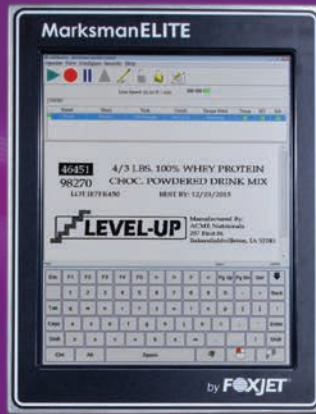

## MarksmanELITE

High Resolution InkJet Printing

## Controller Specifications:

<b>Touch Screen Display</b>	17" Color Touch Screen	<b>Bar Codes</b>	I2of5, UPC A/E, Code 39, C93, 128, Data Matrix
<b>Operator Interface</b>	Graphical User Interface, WYSIWYG Editor	<b>Logos</b>	Monochrome bit map files only
<b>QWERTY Keypad</b>	Sealed Elastomer	<b>Fonts</b>	Windows True Type fonts
<b>Enclosure</b>	Stainless Steel	<b>Number of Printheads</b>	Up to 4 768 or 384, Max two production lines, heads split in any configuration
<b>Memory</b>	2 GB, 200 pin DDR2 SO-DIMM	<b>Printhead to Controller</b>	Maximum distance between printhead and controller is 25 ft (7.6 meters) max
<b>Connectivity</b>	4 USB, 2 RS232 Serial	<b>Environment</b>	Ambient operating temperature: 40° to 104° F (5° to 40° C)
<b>Processor</b>	Intel® Atom™ N2800	<b>Operating Humidity</b>	10-90%, non-condensing
<b>Data Storage</b>	40 GB Solid State SATA drive		
<b>Power Input</b>	100-240VAC, 50-60Hz at 3A max		
<b>Operating System</b>	Windows® Embedded Standard 7		
<b>Auto Codes</b>	Time, Date, Use By, Julian, Count, User Defined Shifts, Variable Input		

## Features and Benefits:

**Color Touch Screen** – 17" color graphical user interface guides users easily through menu functions.

**Designed with fewer components** - up to 50% less components than previous models maximizing reliability and uptime.