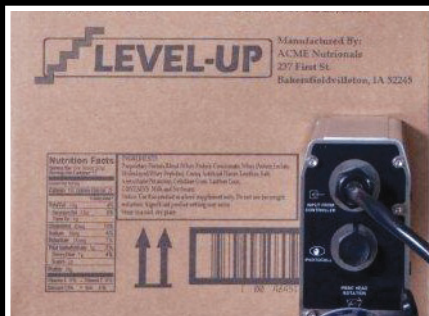

MarksmanELITE

High Resolution InkJet Printing