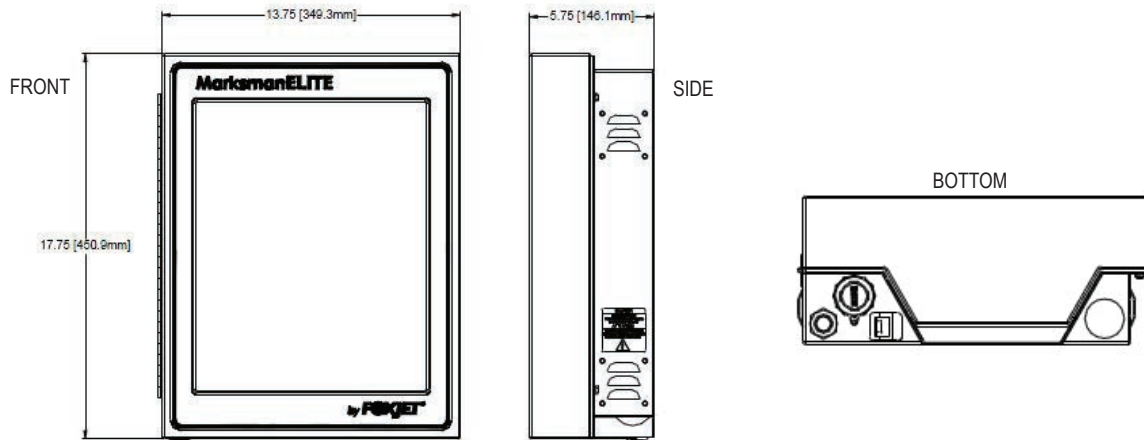

## Dimensions:

## Controller Specifications:

<b>Touch Screen Display</b>	17" Color Touch Screen	<b>Bar Codes</b>	I2of5, UPC A/E, Code 39, C93, 128, Data Matrix
<b>Operator Interface</b>	Graphical User Interface, WYSIWYG Editor	<b>Logos</b>	Monochrome bit map files only
<b>QWERTY Keypad</b>	Sealed Elastomer	<b>Fonts</b>	Windows True Type fonts
<b>Enclosure</b>	Stainless Steel	<b>Number of Printheads</b>	Up to 4 768 or 384, Max two production lines, heads split in any configuration
<b>Memory</b>	2 GB, 200 pin DDR2 SO-DIMM	<b>Printhead to Controller</b>	Maximum distance between printhead and controller is 25 ft (7.6 meters) max
<b>Connectivity</b>	4 USB, 2 RS232 Serial	<b>Environment</b>	Ambient operating temperature: 40° to 104° F (5° to 40° C)
<b>Processor</b>	Intel® Atom™ N2800	<b>Operating Humidity</b>	10-90%, non-condensing
<b>Data Storage</b>	40 GB Solid State SATA drive		
<b>Power Input</b>	100-240VAC, 50-60Hz at 3A max		
<b>Operating System</b>	Windows® Embedded Standard 7		
<b>Auto Codes</b>	Time, Date, Use By, Julian, Count, User Defined Shifts, Variable Input		